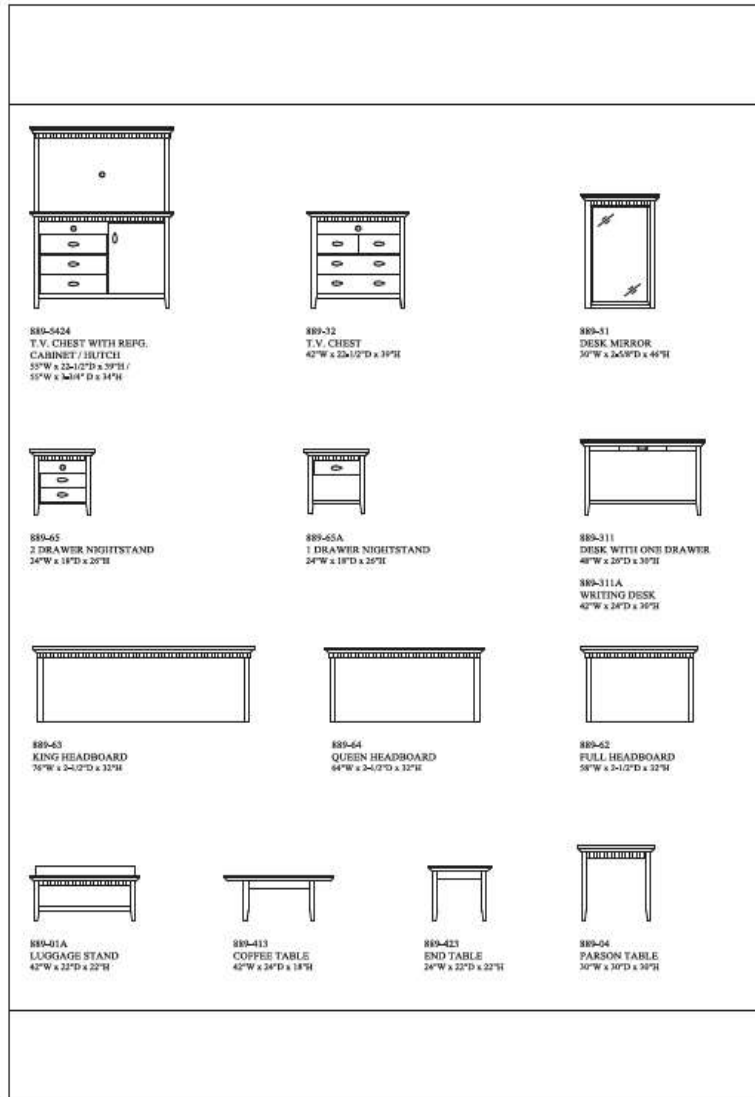

PH- 889

889-63 QUEEN HEADBOARD
889-65 NIGHTSTAND

889-65A NIGHTSTAND

P-889RSD-09

PH-889

889-6424 TV CHEST

889-413 COFFEE TABLE

889-01A LUGGAGE STAND

889-311 DESK

889-04 PARSON TABLE

889-61 DESK MIRROR