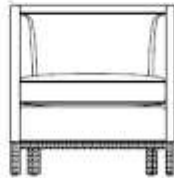

877-311
DESK WITH ONE DRAWER
48"W x 24"D x 30"H

877-65A
KING NIGHTSTAND
24"W x 20"D x 27"H

877-66A
QUEEN NIGHTSTAND
30"W x 20"D x 27"H

877-65B
KING NIGHTSTAND
WITH PULLOUT SHELF
24"W x 20"D x 27"H

877-66B
QUEEN NIGHTSTAND
WITH PULLOUT SHELF
30"W x 20"D x 27"H

877-413-A
OVAL COFFEE TABLE
WITH METAL BASE
40"W x 20"D x 19"H

877-423-A
SIDE TABLE WITH
METAL BASE
18"DIA x 22"H

877-64
KING HEADBOARD
80"W x 1-3/4"D x 44"H

877-63
QUEEN HEADBOARD
64"W x 1-3/4"D x 44"H

877-61
DOUBLE HEADBOARD
58"W x 1-3/4"D x 44"H

877-64-CAL
CAL KING HEADBOARD
76"W x 1-3/4"D x 44"H

877-211-B
OTTOMAN WITH
METAL BASE
30"W x 20"D x 19"H

877-201-B
LOUNGE CHAIR WITH
METAL BASE
30"W x 30"D x 31"H

CF-SK036BW
SWIVEL CHAIR
20-3/4"W x 30-7/8"D x
36-7/8-42-3/8"H