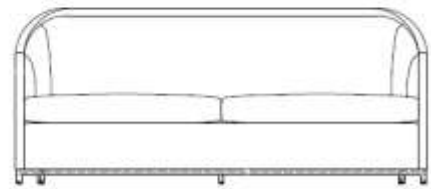

877-413-A
OVAL COFFEE TABLE
WITH METAL BASE
40"W x 20"D x 19"H

877-423-A
SIDE TABLE WITH
METAL BASE
18"DIA x 22"H

877-64
KING HEADBOARD
80"W x 1-3/4"D x 44"H

877-63
QUEEN HEADBOARD
64"W x 1-3/4"D x 44"H

877-61
DOUBLE HEADBOARD
58"W x 1-3/4"D x 44"H

877-64-CAL
CAL KING HEADBOARD
76"W x 1-3/4"D x 44"H

877-211-B
OTTOMAN WITH
METAL BASE
30"W x 20"D x 19"H

877-201-B
LOUNGE CHAIR WITH
METAL BASE
30"W x 30"D x 31"H

CF-SK036BW
SWIVEL CHAIR
20-3/4"W x 30-7/8"D x
36-7/8-42-3/8"H

877-213-B
SOFA SLEEPER WITH METAL BASE
84"W x 34"D x 36"H