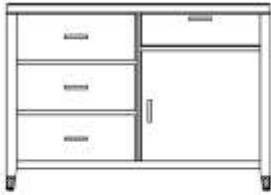

PH-877

PH-877

877-35
DRESSER WITH REFRIGERATOR CABINET
48"W x 24"D x 36"H

877-35G
DRESSER WITH REFRIGERATOR CABINET
WITH GRANITE TOP
48"W x 24"D x 36"H

877-33
T.V. CHEST
42"W x 24"D x 36"H

877-33G
T.V. CHEST WITH GRANITE TOP
42"W x 24"D x 36"H

877-311
DESK WITH ONE DRAWER
48"W x 24"D x 30"H

877-65A
KING NIGHTSTAND
24"W x 20"D x 27"H

877-66A
QUEEN NIGHTSTAND
30"W x 20"D x 27"H

877-65B
KING NIGHTSTAND
WITH PULLOUT SHELF
24"W x 20"D x 27"H

877-66B
QUEEN NIGHTSTAND
WITH PULLOUT SHELF
30"W x 20"D x 27"H

877-413-A
OVAL COFFEE TABLE
WITH METAL BASE
40"W x 20"D x 19"H

877-423-A
SIDE TABLE WITH
METAL BASE
18"DIA x 22"H

877-64
KING HEADBOARD
80"W x 1-3/4"D x 44"H

877-63
QUEEN HEADBOARD
64"W x 1-3/4"D x 44"H

877-61
DOUBLE HEADBOARD
58"W x 1-3/4"D x 44"H

877-213-B
SOFA SLEEPER WITH METAL BASE
84"W x 34"D x 36"H