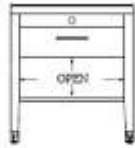

PH-877

PH-877

877-35
DRESSER WITH REFRIGERATOR CABINET
48"W x 24"D x 36"H

877-35G
DRESSER WITH REFRIGERATOR CABINET
WITH GRANITE TOP
48"W x 24"D x 36"H

877-33
T.V. CHEST
42"W x 24"D x 36"H

877-33G
T.V. CHEST WITH GRANITE TOP
42"W x 24"D x 36"H

877-311
DESK WITH ONE DRAWER
48"W x 24"D x 30"H

877-65A
KING NIGHTSTAND
24"W x 20"D x 27"H

877-66A
QUEEN NIGHTSTAND
30"W x 20"D x 27"H

877-65B
KING NIGHTSTAND
WITH PULLOUT SHELF
24"W x 20"D x 27"H

877-66B
QUEEN NIGHTSTAND
WITH PULLOUT SHELF
30"W x 20"D x 27"H

877-413-A
OVAL COFFEE TABLE
WITH METAL BASE
40"W x 20"D x 19"H

877-423-A
SIDE TABLE WITH
METAL BASE
18"DIA x 22"H

877-64
KING HEADBOARD
80"W x 1-3/4"D x 44"H

877-63
QUEEN HEADBOARD
64"W x 1-3/4"D x 44"H

877-61
DOUBLE HEADBOARD
58"W x 1-3/4"D x 44"H