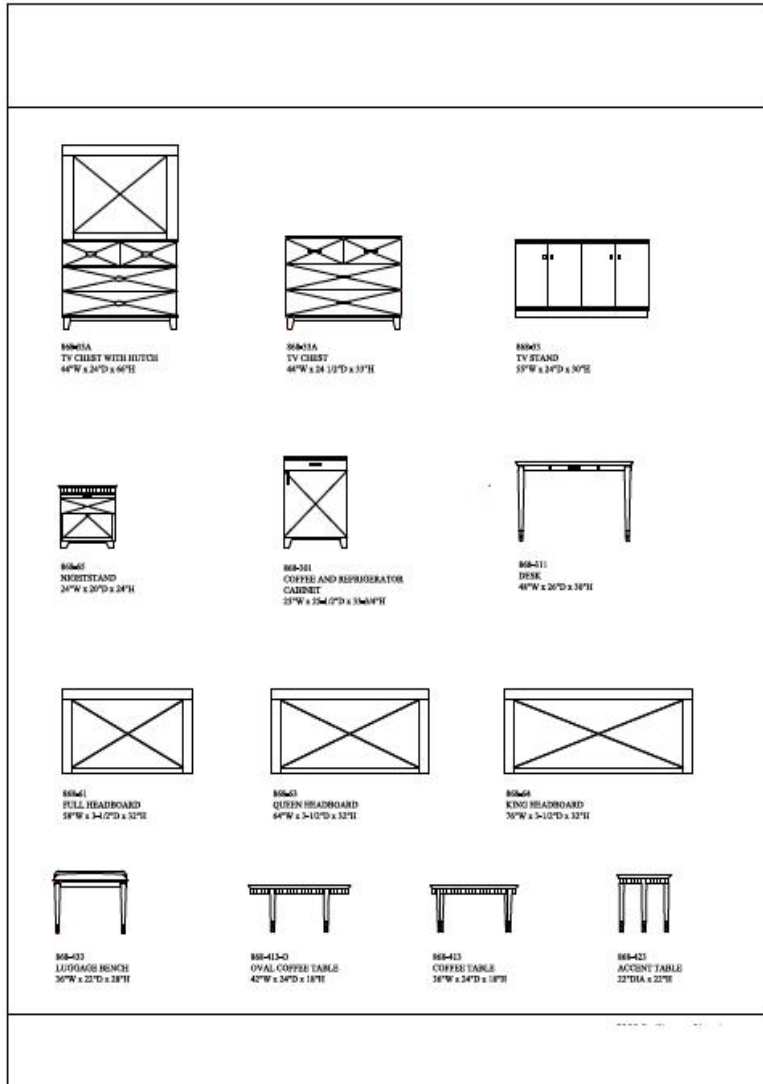

PH- 868

868-35A TV CHEST

868-311 DESK

P-868WSR-09

PH-868

868-423 ACCENT TABLE

868-433 LUGGAGE STAND

868-33A-G TV CHEST

868-65 NIGHTSTAND

868-413 COFFEE TABLE

868-413-O OVAL COFFEE TABLE