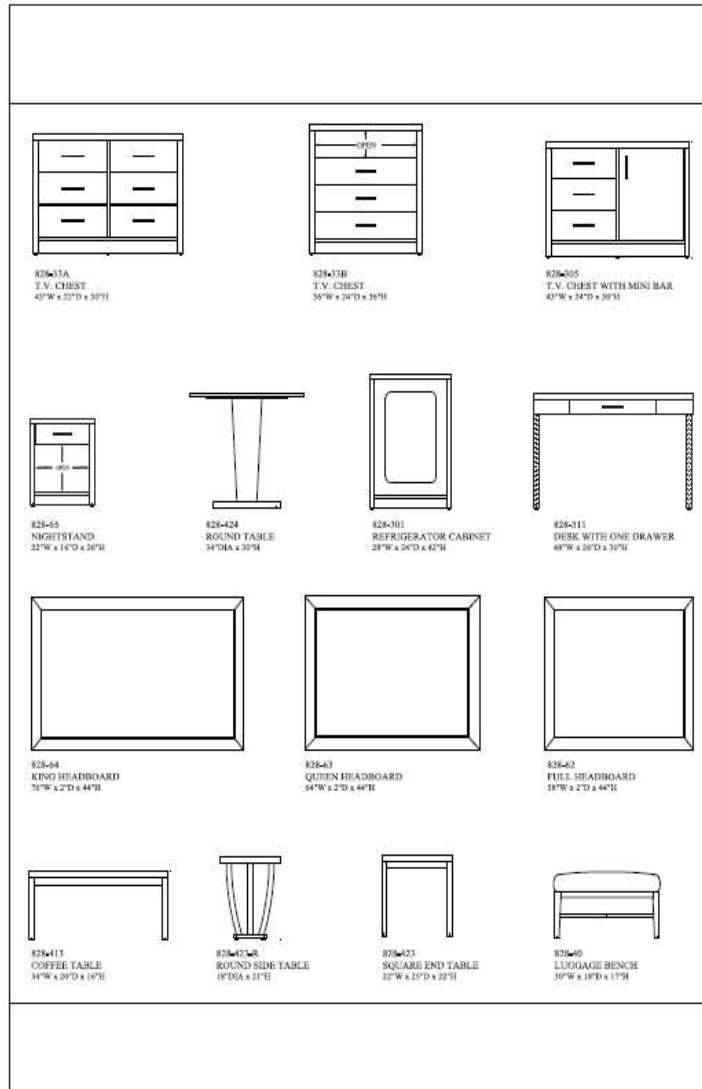

PH- 828

828-63 QUEEN HEADBOARD

PH-828

828-211 OTTOMAN

828-201 LOUNGE CHAIR

828-33A TV CHEST

828-65 NIGHTSTAND

828-424 ROUND TABLE