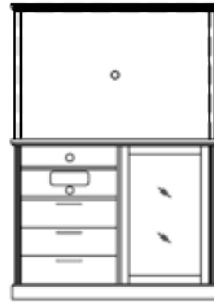

PH- 820

820-65 QUEEN HEADBOARD
820-65 NIGHTSTAND

PH- 820

820-3I-D TV CHEST WITH DVD & REFG. CABINET
820-3I-P TV CHEST TOP PANEL

820-63 QUEEN SIZE HEADBOARD

PH- 820

820-51 WOODFRAME MIRROR
820-511 DESK WITH ONE DRAWER

PH-820

820-31-D
TV CHEST WITH DVD & REFG CABINET
52 3/4"W x 23"D x 36"H

820-31-P
TV CHEST TOP PANEL
53"W x 2 1/4"D x 36"H

820-31-N
TV CHEST WITH DVD & REFG SPACE
(NO DOOR)
55 3/4"W x 23"D x 36"H

820-31-P
TV CHEST TOP PANEL
53"W x 2 1/4"D x 36"H

820-32-D
TV CHEST WITH MICROWAVE, DVD &
REFG CABINET
55 3/4"W x 23"D x 46 1/2"H

820-31-P
TV CHEST TOP PANEL
53"W x 2 1/4"D x 36"H

820-32-N
TV CHEST WITH MICROWAVE, DV
REFG SPACE (NO DOOR)
55 3/4"W x 23"D x 46 1/2"H

820-31-P
TV CHEST TOP PANEL
53"W x 2 1/4"D x 36"H

820-33
TV CHEST WITH 3 DRAWERS &
DVD SPACE
36 1/2"W x 23"D x 36"H

820-311
DESK WITH ONE DRAWER
42 3/4"W x 23"D x 30"H

820-312
DESK WITH ONE DRAWER
47 1/8"W x 23"D x 30"H