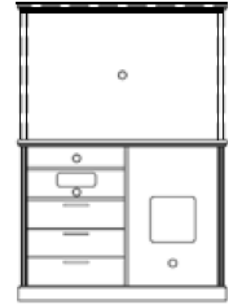

PH- 820

820-65 QUEEN HEADBOARD
820-65 NIGHTSTAND

PH- 820

820-3I-D TV CHEST WITH DVD & REFG. CABINET
820-3I-P TV CHEST TOP PANEL

820-63 QUEEN SIZE HEADBOARD

PH- 820

820-51 WOODFRAME MIRROR
820-511 DESK WITH ONE DRAWER

PH-820

820-31-D
TV CHEST WITH DVD & REFG CABINET
52 3/4"W x 23"D x 36"H

820-31-P
TV CHEST TOP PANEL
53"W x 2 1/4"D x 36"H

820-31-N
TV CHEST WITH DVD & REFG SPACE
(NO DOOR)
55 3/4"W x 23"D x 36"H

820-31-P
TV CHEST TOP PANEL
53"W x 2 1/4"D x 36"H

820-32-D
TV CHEST WITH MICROWAVE, DVD &
REFG CABINET
55 3/4"W x 23"D x 46 1/2"H

820-31-P
TV CHEST TOP PANEL
53"W x 2 1/4"D x 36"H

820-32-N
TV CHEST WITH MICROWAVE, DV
REFG SPACE (NO DOOR)
55 3/4"W x 23"D x 46 1/2"H

820-31-P
TV CHEST TOP PANEL
53"W x 2 1/4"D x 36"H

820-33
TV CHEST WITH 3 DRAWERS &
DVD SPACE
36 1/2"W x 23"D x 36"H

820-311
DESK WITH ONE DRAWER
42 3/4"W x 23"D x 30"H

820-312
DESK WITH ONE DRAWER
47 1/8"W x 23"D x 30"H