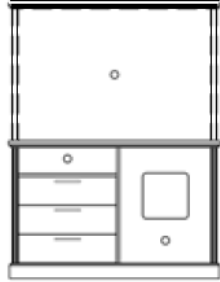

PH- 820

820-65 QUEEN HEADBOARD
820-65 NIGHTSTAND

PH- 820

820-3I-D TV CHEST WITH DVD & REFG. CABINET
820-3I-P TV CHEST TOP PANEL

820-63 QUEEN SIZE HEADBOARD

PH- 820

820-51 WOODFRAME MIRROR
820-511 DESK WITH ONE DRAWER

PH-820

820-31-D
TV CHEST WITH DVD & REFG CABINET
52 3/4"W x 23"D x 36"H

820-31-P
TV CHEST TOP PANEL
53"W x 2 1/4"D x 36"H

820-31-N
TV CHEST WITH DVD & REFG SPACE
(NO DOOR)
55 3/4"W x 23"D x 36"H

820-31-P
TV CHEST TOP PANEL
53"W x 2 1/4"D x 36"H

820-31-P
TV CHEST TOP PANEL
53"W x 2 1/4"D x 36"H

820-33
TV CHEST WITH 3 DRAWERS &
DVD SPACE
36 1/2"W x 23"D x 36"H

820-311
DESK WITH ONE DRAWER
42 3/4"W x 23"D x 30"H

820-312
DESK WITH ONE DRAWER
47 1/8"W x 23"D x 30"H

820-313
DESK WITH ONE DRAWER &
KEYBOARD DRAWER
47 3/4"W x 26"D x 30"H

820-65
NIGHTSTAND
23"W x 19"D x 26"H

820-61
DOUBLE SIZE HEADBOARD
60"W x 2 1/2"D x 36"H

820-63
QUEEN SIZE HEADBOARD
66"W x 2 1/2"D x 36"H