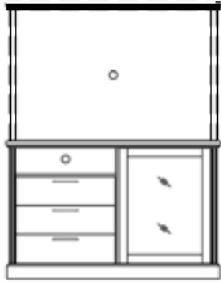

PH- 820

820-65 QUEEN HEADBOARD
820-65 NIGHTSTAND

PH- 820

820-3I-D TV CHEST WITH DVD & REFG. CABINET
820-3I-P TV CHEST TOP PANEL

820-63 QUEEN SIZE HEADBOARD

PH- 820

820-51 WOODFRAME MIRROR
820-511 DESK WITH ONE DRAWER

PH-820

820-31-D
TV CHEST WITH DVD & REFG CABINET
52 3/4"W x 23"D x 36"H

820-31-P
TV CHEST TOP PANEL
53"W x 2 1/4"D x 36"H

820-31-N
TV CHEST WITH DVD & REFG SPACE
(NO DOOR)
55 3/4"W x 23"D x 36"H

820-31-P
TV CHEST TOP PANEL
53"W x 2 1/4"D x 36"H

820-32-D
TV CHEST WITH MICROWAVE, DVD &
REFG CABINET
55 3/4"W x 23"D x 46 1/2"H

820-31-P
TV CHEST TOP PANEL
53"W x 2 1/4"D x 36"H

820-32-N
TV CHEST WITH MICROWAVE, DV
REFG SPACE (NO DOOR)
55 3/4"W x 23"D x 46 1/2"H

820-31-P
TV CHEST TOP PANEL
53"W x 2 1/4"D x 36"H

820-33
TV CHEST WITH 3 DRAWERS &
DVD SPACE
36 1/2"W x 23"D x 36"H

820-311
DESK WITH ONE DRAWER
42 3/4"W x 23"D x 30"H

820-312
DESK WITH ONE DRAWER
47 1/8"W x 23"D x 30"H