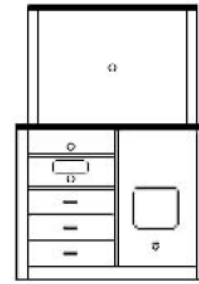

# PH- 814

814-31-D  
TV CHEST WITH MICROWAVE & REFG  
CABINET  
56 3/4"W x 22 3/8"D x 41"H

814-31-N  
TV CHEST WITH MICROWAVE & REFG  
SPACE (NO DOOR)  
56 3/8"W x 22 3/8"D x 41"H

814-32-D  
TV CHEST WITH DVD, MICROWAVE &  
REFG CABINET  
56 3/4"W x 22 3/8"D x 46 5/8"H

814-32-N  
TV CHEST WITH DVD, MICROWAVE &  
REFG SPACE (NO DOOR)  
56 3/4"W x 22 3/8"D x 46 5/8"H

814-31-P  
TV CHEST TOP PANEL  
50-1/2"W x 2 5/8"D x 36"H

814-31-P  
TV CHEST TOP PANEL  
50-1/2"W x 2 5/8"D x 36"H

814-31-P  
TV CHEST TOP PANEL  
50-1/2"W x 2 5/8"D x 36"H

814-31-P  
TV CHEST TOP PANEL  
50-1/2"W x 2 5/8"D x 36"H

814-33  
TV CHEST WITH 3 DRAWERS &  
DVD SPACE  
35"W x 22 3/8"D x 36"H

814-311  
DESK WITH ONE DRAWER  
42"W x 22 3/8"D x 30"H

814-301  
MIC/REFG. UNIT CABINET  
(FOR 30"H REFG.)  
25"W x 22 3/8"D x 50"H

814-64  
KING SIZE HEADBOARD  
81"W x 2 5/8"D x 40"H

814-42  
PARSON TABLE  
30"W x 30"D x 30"H

814-44  
ROUND TABLE  
30"DIA x 30"H