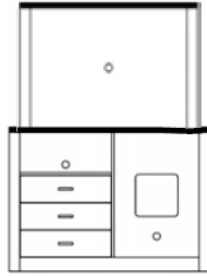

## PH- 814

814-311 DESK WITH ONE DRAWER  
800-11 SWIVEL CHAIR

814-51 WOODFRAME MIRROR

# PH- 814

814-31-D  
TV CHEST WITH MICROWAVE & REFG  
CABINET  
56 3/4"W x 22 3/8"D x 41"H

814-31-N  
TV CHEST WITH MICROWAVE & REFG  
SPACE (NO DOOR)  
56 3/8"W x 22 3/8"D x 41"H

814-32-D  
TV CHEST WITH DVD, MICROWAVE &  
REFG CABINET  
56 3/4"W x 22 3/8"D x 46 5/8"H

814-301  
MIC/REFG. UNIT CABINET  
(FOR 30"H REFG.)  
25"W x 22 3/8"D x 50"H

814-64  
KING SIZE HEADBOARD  
81"W x 2 5/8"D x 40"H

814-42  
PARSON TABLE  
30"W x 30"D x 30"H

814-44  
ROUND TABLE  
30"DIA x 30"H