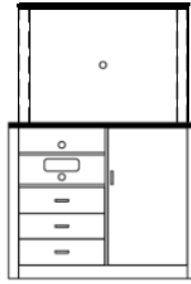

## PH- 814

814-311 DESK WITH ONE DRAWER  
800-11 SWIVEL CHAIR

814-51 WOODFRAME MIRROR

# PH- 814

814-31-D  
TV CHEST WITH MICROWAVE & REFG  
CABINET  
56 3/4"W x 22 3/8"D x 41"H

814-31-N  
TV CHEST WITH MICROWAVE & REFG  
SPACE (NO DOOR)  
56 3/8"W x 22 3/8"D x 41"H

814-32-D  
TV CHEST WITH DVD, MICROWAVE &  
REFG CABINET  
56 3/4"W x 22 3/8"D x 46 5/8"H

814-31-P  
TV CHEST TOP PANEL  
50-1/2"W x 2 5/8"D x 36"H

814-31-P  
TV CHEST TOP PANEL  
50-1/2"W x 2 5/8"D x 36"H

814-33  
TV CHEST WITH 3 DRAWERS &  
DVD SPACE  
35"W x 22 3/8"D x 36"H

814-311  
DESK WITH ONE DRAWER  
42"W x 22 3/8"D x 30"H

814-301  
MIC/REFG. UNIT CABINET  
(FOR 30"H REFG.)  
25"W x 22 3/8"D x 50"H

814-64  
KING SIZE HEADBOARD  
81"W x 2 5/8"D x 40"H

814-42  
PARSON TABLE  
30"W x 30"D x 30"H

814-44  
ROUND TABLE  
30"DIA x 30"H