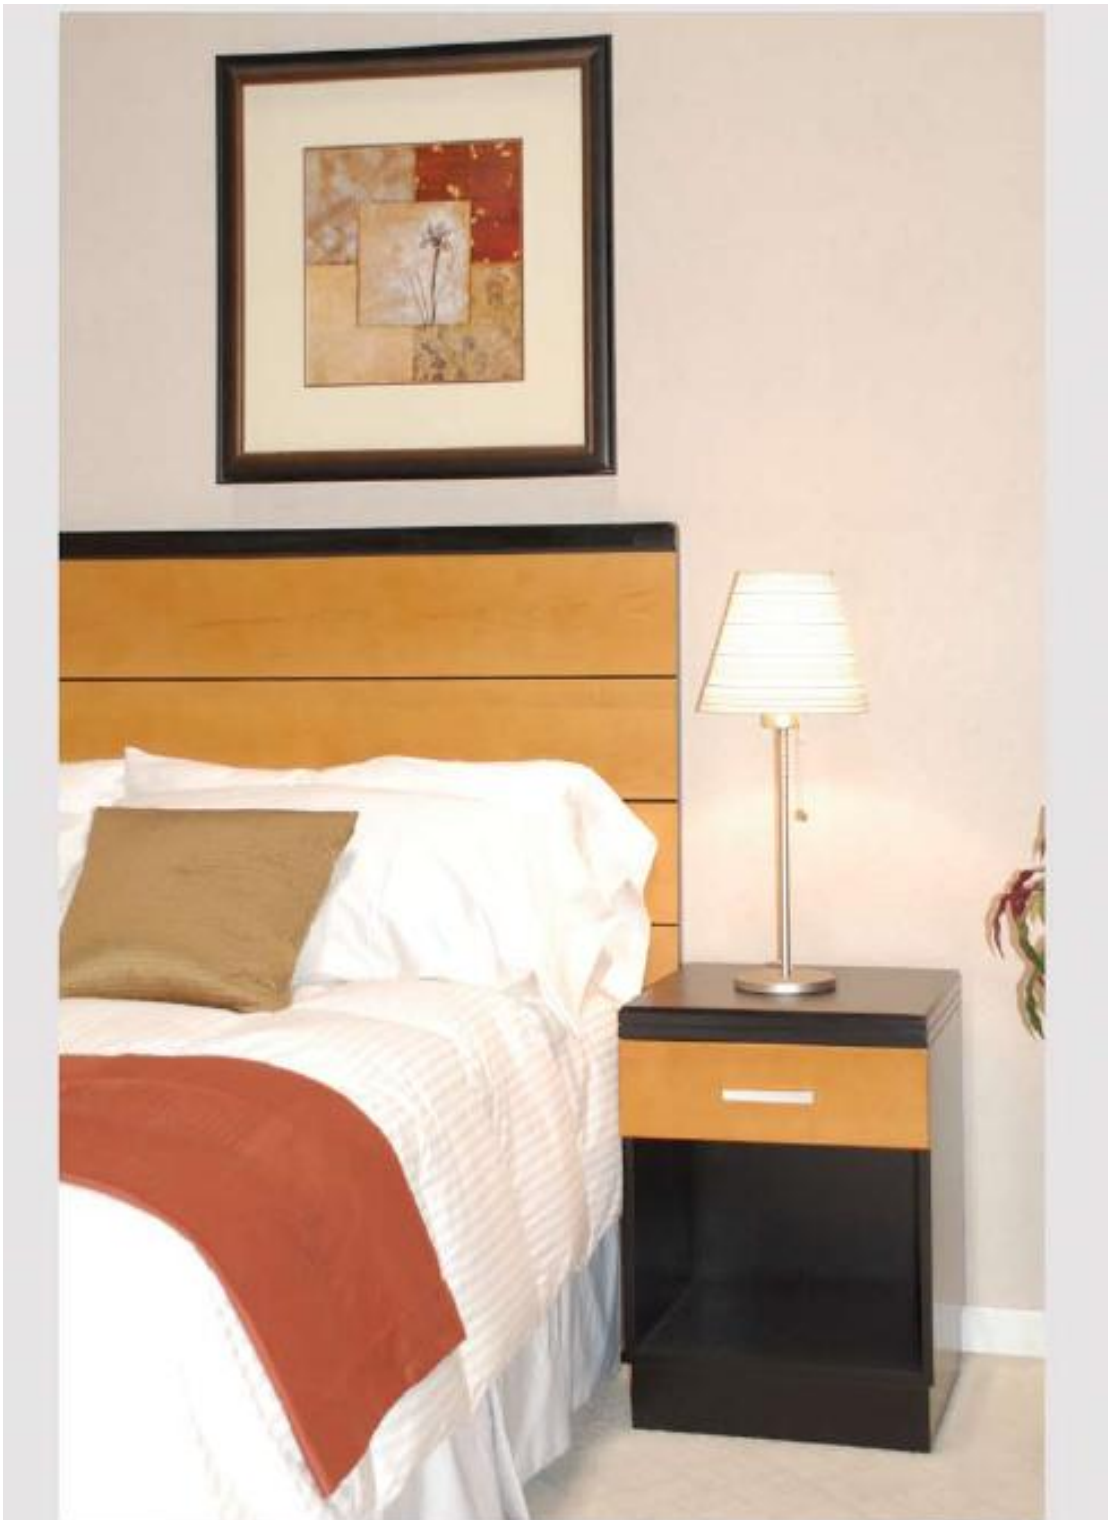

PH- 811

GALAXY 811 SERIES GROUP WITH MAPLE DRAWER FRONT

811-312 TV CHEST / DESK WITH ZEBRA WOOD DRAWER FRONT

PH- 811

811-64 KING SIZE HEADBOARD
811-65 NIGHTSTAND WITH MAPLE DRAWER FRONT

PH- 811

811-31 DOUBLE DOOR WARDROBE
811-413 COCKTAIL TABLE

811-65 NIGHTSTAND WITH
MEDIUM CHERRY DRAWER FRONT

811-65 NIGHTSTAND WITH
ZEBRA WOOD DRAWER FRONT

PH- 811

811-02
TV CHEST WITH REFG CABINET
 42"W x 1-1/2"D x 36"H / 49"W x 20-3/4" D x 36"H
 1067W x 38D x 914H (mm) / 1245W x 527D x 914H (mm)

811-312
T.V. CHEST / DESK
 33-1/2"W x 22-3/4"D x 30"H / 48"W x 22-3/4" D x 30"H
 851W x 578D x 762H (mm) / 1219W x 578D x 762H (mm)

811-32
THREE DRAWER TV CHEST
 33-1/2"W x 22"D x 36"H
 851W x 559D x 914H (mm)

811-65
NIGHTSTAND
 19-1/2"W x 19"D x 26"H
 495W x 483D x 660H (mm)

811-66
NIGHTSTAND
 19-1/2"W x 19"D x 26"H
 495W x 483D x 660H (mm)

811-311B
DESK WITH ONE DRAWER
 48"W x 26"D x 30"H
 1219W x 660D x 762H